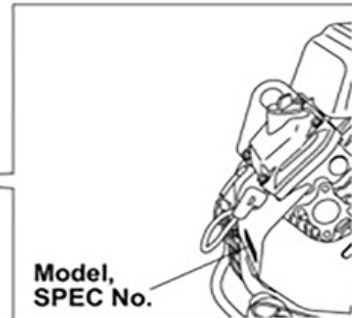

## EA Series - Vertical Shaft Overhead Cam Engine

**Product Model Number**

**Product SPEC Number**

RVC190DR0Q3-SFU005 5746072 21501034 - 1

EA1901272446

EA190VS5030

SUBARU

EA190-1272446